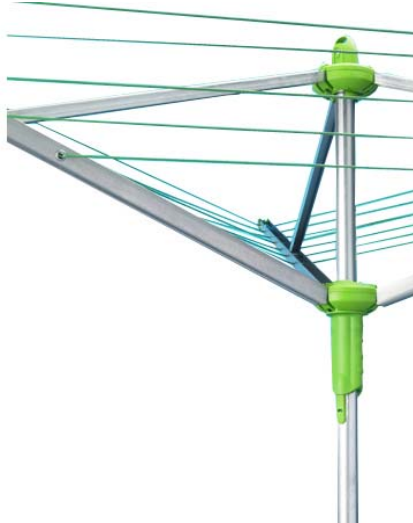

Laundry Products – Outdoor Drying

The environmentally friendly way. Use the natural power of fresh air to dry laundry with these excellent products.

Classic 3 arm rotary dryer (35m)

Multi position twist grip with anti flesh trap design

35m line length - suitable for 2 average wash loads

Designed with single lines, which auto tension as the arms are raised - virtually eliminates sagging lines

Supplied with a plastic ground socket for installing the rotary on a lawn

3 rotating arms

Heavy duty roll profile, galvanised arm built for years of reliable service.

32mm galvanised steel centre pole

Diameter when open 2.4m

Portadry 4 arm rotary dryer (45m)

- ★ Portadry 4/45 & 3/35
- ★ 4 arm or 3 arm 2.95m turning circle
- ★ Strong easy-clean line
- ★ Ideal for large (45m) or medium (35m) family wash
- ★ Weatherproof durable galvanised steel - painted arms
- ★ Twist grip lift and lock elevating mechanism
- ★ Inner line tensioning device
- ★ Strong tubular steel stay supports
- ★ Coat hanger holder on each arm for drip dry and delicate laundry items

◇ VL112	H1920	35m x 3 arm	Boxed	Each
◇ VL116	H1930	45m x 4 arm	Boxed	Each

Retractable Washing Line (12m)

- Easy to use retractable outdoor washing line
- Stows neatly away when not in use
- Fully retractable
- UV stable protective casing
- Special bracket means it's removeable when not in use.