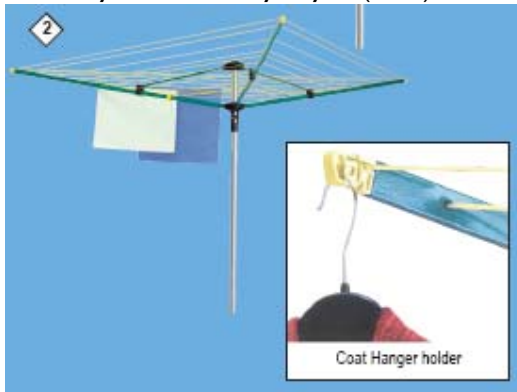

35m line length - suitable for 2 average wash loads

Designed with single lines, which auto tension as the arms are raised - virtually eliminates sagging lines

Supplied with a plastic ground socket for installing the rotary on a lawn

3 rotating arms

Heavy duty roll profile, galvanised arm built for years of reliable service.

32mm galvanised steel centre pole

Diameter when open 2.4m

Portadry 4 arm rotary dryer (45m)

- ★ Portadry 4/45 & 3/35
- ★ 4 arm or 3 arm 2.95m turning circle
- ★ Strong easy-clean line
- ★ Ideal for large (45m) or medium (35m) family wash
- ★ Weatherproof durable galvanised steel - painted arms
- ★ Twist grip lift and lock elevating mechanism
- ★ Inner line tensioning device
- ★ Strong tubular steel stay supports
- ★ Coat hanger holder on each arm for drip dry and delicate laundry items

◇ VL112	H1920	35m x 3 arm	Boxed	Each
◇ VL116	H1930	45m x 4 arm	Boxed	Each

Retractable Washing Line (12m)

- Easy to use retractable outdoor washing line
- Stows neatly away when not in use
- Fully retractable
- UV stable protective casing
- Special bracket means it's removeable when not in use.