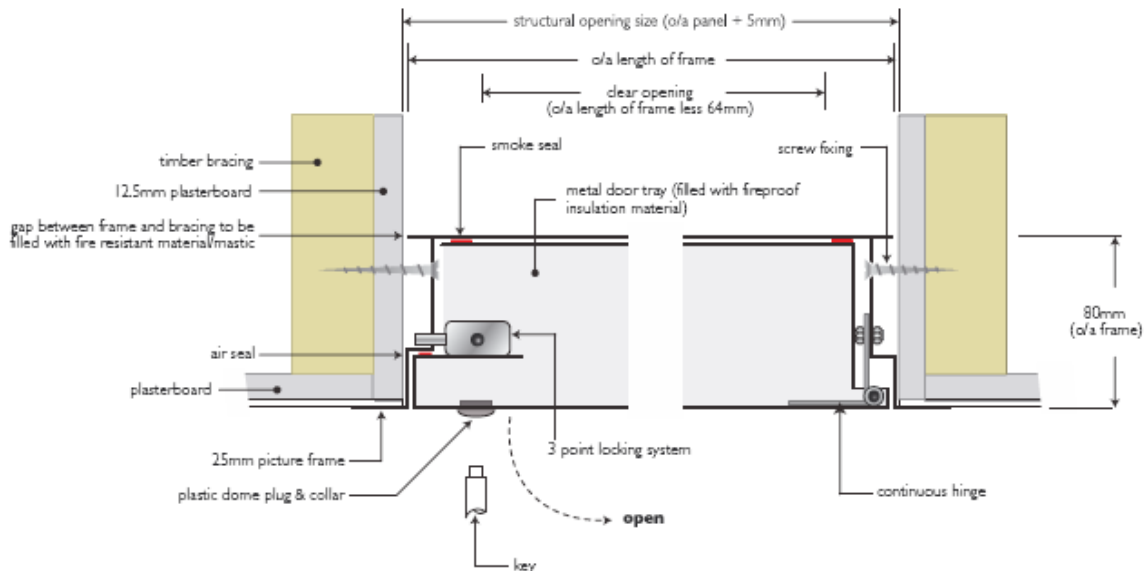

# Loft Access Hatches

FD60 fire rated steel loft doors range available.

IFZ2.60 Drop down, FD60 fire rated, loft access hatch

Metal Door & Beaded Frame

### Description

The insulated, removable flush metal door is fitted with a continuous metal hinge, and is secured using a 3-point lock. Other lock types and safety chains are available upon request. The door tray is filled with 75mm Rockwool Insulation with a 'K' Value of 0.037 W/mK. This is a 1 Hour Fire Rated Access Panel which has been tested to B.S.476: Part 22:1987.

Code	Panel Size	Structural opening	Clear opening	Lockable
IFZ2.60	530x740mm	535x745mm	471x681mm	T-key budget lock
IFZ2.65	530x740mm	535x745mm	471x681mm	Euro Profile Cylinder Lock
IFZ2.70	555x655mm	560x660mm	496x596mm	T-key budget lock
IFZ2.75	555x655mm	560x660mm	496x596mm	Euro Profile Cylinder Lock