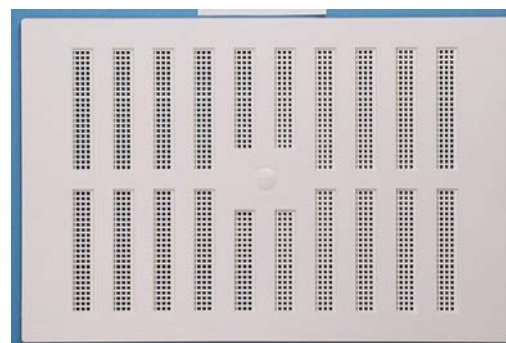

## Ventilation Products

A range of ventilation products to suit the builder's needs.

**IFZ1.14 Dual weep vent**  
 Buff, clear and terracotta

**IFZ1.10 Air Brick**  
 225x75mm, brown, terracotta, buff,  
 free airflow 6600mm<sup>2</sup>

**IFZ1.01 Continuous Roll Panel Eaves Ventilator**  
 2x6m rolls, suitable for 400mm, 450mm and 600mm rafter centres.

**IFS12.26 Plastic Louvred Ventilator**  
 150x75mm, 225x75mm, 225x150mm, white and brown