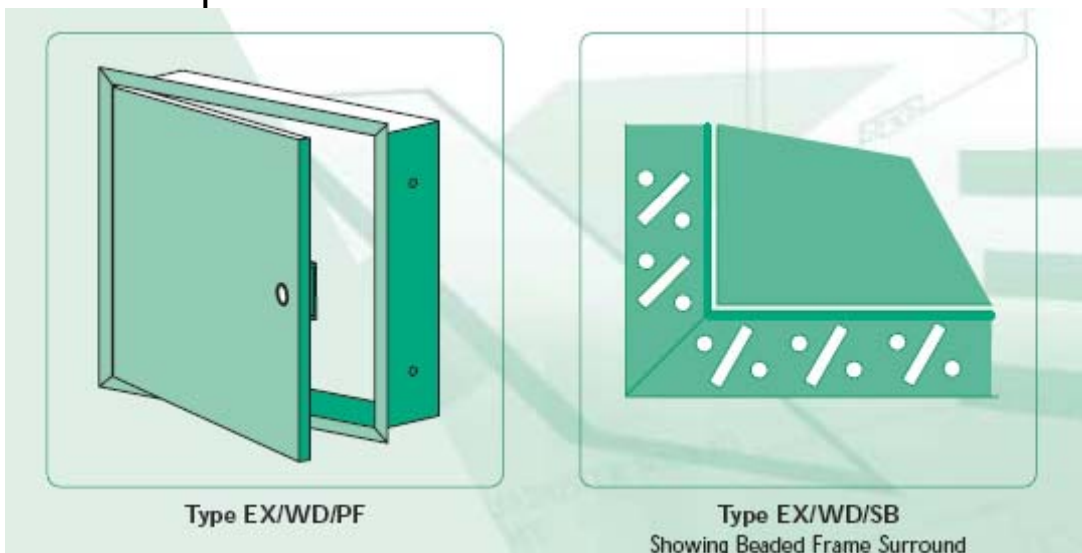

Access Panels

DF60 fire rated steel access panels available in three stocked sizes.
 300x300mm 450x450mm 600x600mm

Ceiling fitted panels

Wall fitted panels

Special sizes to suit particular openings can be made to special order.