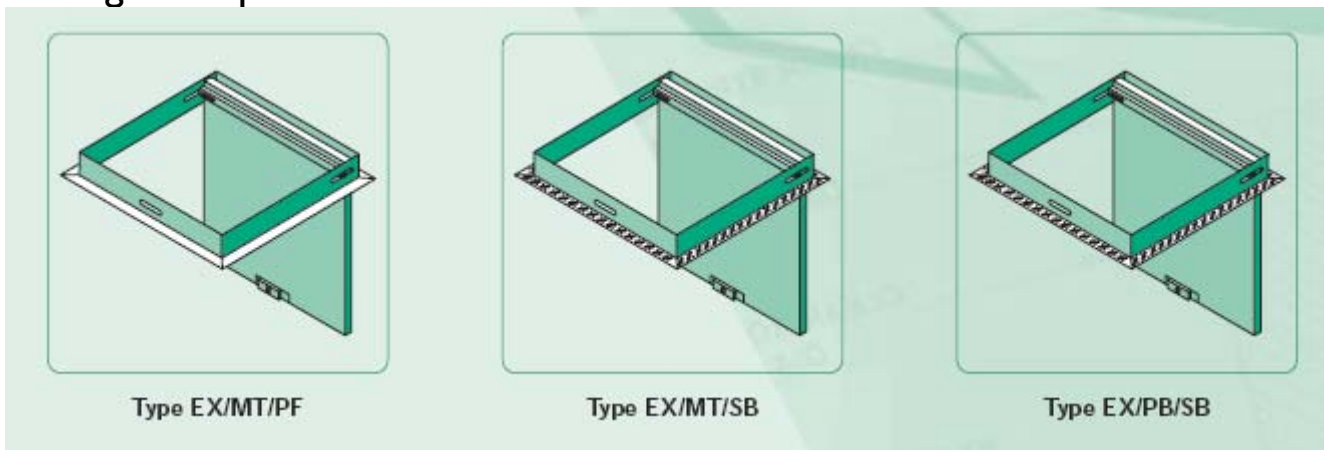

Access Panels

DF60 fire rated steel access panels available in three stocked sizes.
 300x300mm 450x450mm 600x600mm

Ceiling fitted panels

Wall fitted panels

Special sizes to suit particular openings can be made to special order.