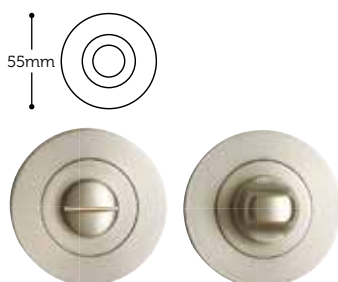

Azore
Pull handle
IFKO20.01 Polished Chrome

Round rose thumbturn & release
IFHO20.08
Polished Chrome
Pearl Nickel
Satin Chrome Plated