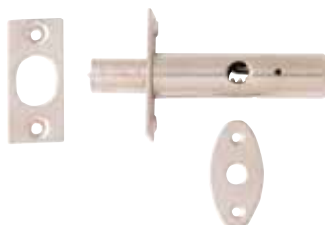

# Bolts and Catches

**Mortice door security bolt**

Square forend and Radius forend available.

**IFS4.06**

Electro Brass  
Nickel Plated

**Straight barrel bolts**

Polished Brass  
Chrome Plated

76 x 25mm  
102 x 25mm  
152 x 25mm