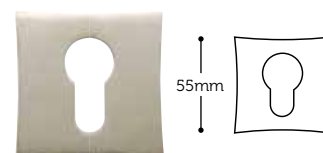

Square escutcheons
IFH50.27 **ES**
Polished Chrome
Pearl Nickel
Satin Chrome Plated