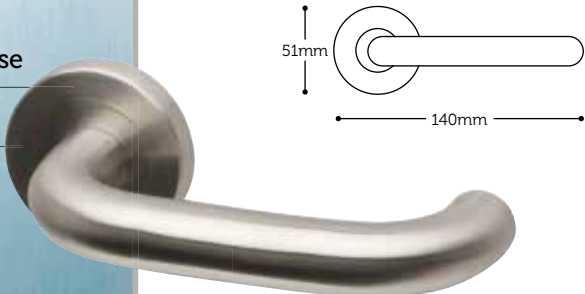

**Saturn**  
Lever on round rose  
IFH20.06  
Satin Stainless Steel  
Polished Stainless Steel

**Mercury**  
Lever on round rose  
IFH20.21  
Satin Stainless Steel  
Polished Stainless Steel

**Pluto**  
Lever on round rose  
IFH20.22  
Satin Stainless Steel  
Polished Stainless Steel