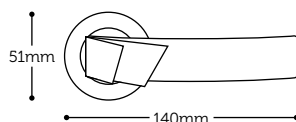

Linea
Lever on round rose
IFH20.49 Pearl Nickel