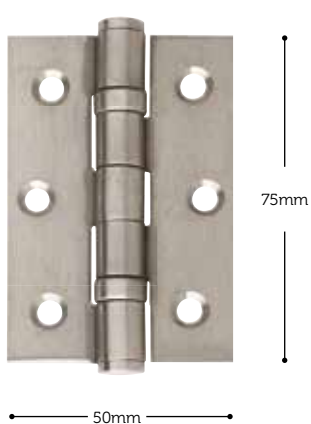

**IFL3.16**

---

Electro Brassed  
Bright Zinc Plated  
White  
Chrome

**Steel button tipped hinge**  
75mm x 50mm

---

**IFL3.03BT**

---

Polished Chrome  
Satin Chrome  
Polished Electro Brassed

**Steel loose pin hurl hinge**  
75mm x 49mm

---

**IFL3.18**

---

Electro Brassed  
White  
Chrome

**Steel ball bearing butt hinge**  
75mm x 50mm

---

**IFL3.43**

---

Polished Chrome  
Satin Chrome Plated  
Electro Brassed  
Satin Nickel

**Stainless steel ball bearing butt hinge**  
75mm x 50mm

---

**IFL4.12**

---

Satin Stainless Steel  
Polished Stainless Steel  
Polished Electro Brassed