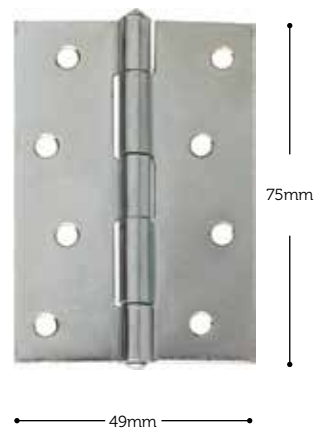

# Light Duty Hinges

**Steel fixed pin butt hinge**  
75mm x 49mm

---

**IFL3.01**

---

Self Colour  
Electro Brassed  
Bright Zinc Plated

**Steel loose pin butt hinge**  
75mm x 49mm

---

**IFL3.16**

---

Electro Brassed  
Bright Zinc Plated  
White  
Chrome

**Steel button tipped hinge**  
75mm x 50mm

---

**IFL3.03BT**

---

Polished Chrome  
Satin Chrome  
Polished Electro Brassed