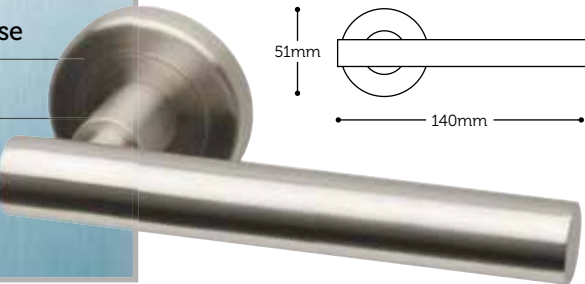

Solar
Lever on round rose
IFH20.20
Satin Stainless Steel
Polished Stainless Steel