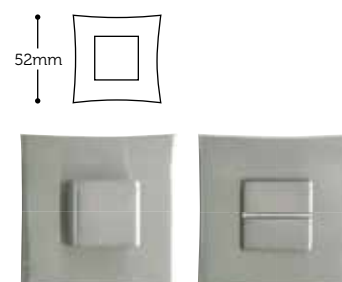

Square thumbturn & release
IFH50.28
Polished Chrome
Pearl Nickel
Satin Chrome Plated