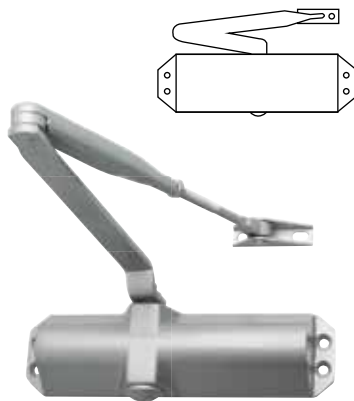

Samson size 2-4 overhead door closer

Adjustable closing and latching speed

IF.SN.04

Silver Sprayed
Gold Sprayed
Satin Stainless Steel Finish
Polished Stainless Steel Finish
Polished Brass Plated