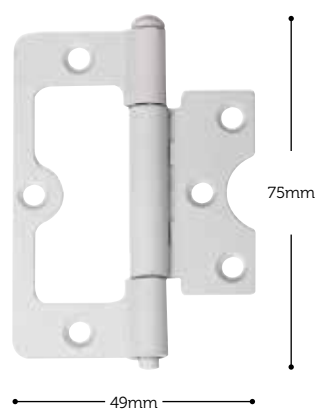

# Light Duty Hinges

**Steel fixed pin butt hinge**  
75mm x 49mm

---

**IFL3.01**

---

Self Colour  
Electro Brassed  
Bright Zinc Plated

**Steel loose pin butt hinge**  
75mm x 49mm

---

**IFL3.16**

---

Electro Brassed  
Bright Zinc Plated  
White  
Chrome

**Steel button tipped hinge**  
75mm x 50mm

---

**IFL3.03BT**

---

Polished Chrome  
Satin Chrome  
Polished Electro Brassed

**Steel loose pin hurl hinge**  
75mm x 49mm

---

**IFL3.18**

---

Electro Brassed  
White  
Chrome

**Steel ball bearing butt hinge**  
75mm x 50mm

---

**IFL3.43**

---

Polished Chrome  
Satin Chrome Plated  
Electro Brassed  
Satin Nickel

**Stainless steel ball bearing butt hinge**  
75mm x 50mm

---

**IFL4.12**

---

Satin Stainless Steel  
Polished Stainless Steel  
Polished Electro Brassed