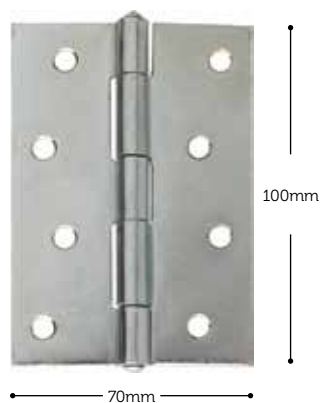

Chrome Plated  
Satin Chrome Plated  
Electro Brassed

**Steel loose pin butt hinge**  
100mm x 70mm

---

**IFL3.17**

---

Bright Zinc  
Electro Brassed

**Single action adjustable spring hinge**  
100mm x 75mm