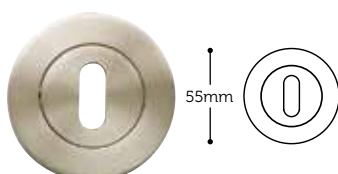

Round rose escutcheons
IFHO20.07 **ES**
Polished Chrome
Pearl Nickel
Satin Chrome Plated