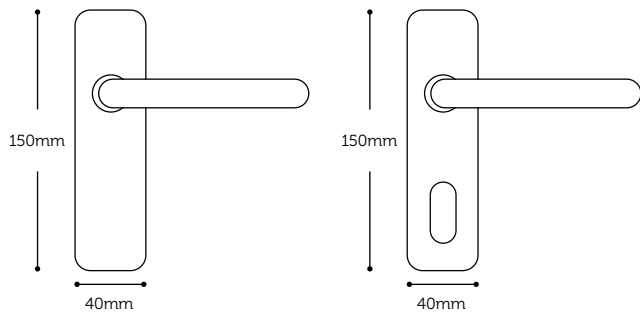

Aluminium Range

Functional 19mm diameter round bar return to door SAA lever range.

Sheringham
Backplate

IFA1.02 Latch
IFA1.06 Bathroom
IFA1.03 Lock
IFA1.04 Oval
IFA1.05 Euro

Satin Aluminium

Sheringham
On rose

IFA1.01

Satin Aluminium

Concealed euro profile escutcheon

IFA3.03

Satin Aluminium

Concealed oval profile escutcheon

IFA3.02

Satin Aluminium

SAA Turn & Release Set

IFA3.07

Satin Aluminium

Concealed standard key escutcheon

IFA2.01

Satin Aluminium