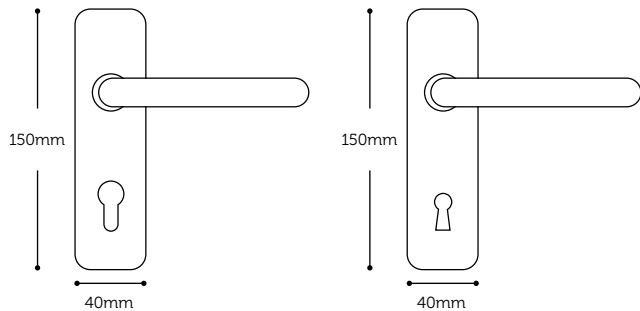

Aluminium Range

Functional 19mm diameter round bar return to door SAA lever range.

Sheringham
Backplate

IFA1.02 Latch
IFA1.06 Bathroom
IFA1.03 Lock
IFA1.04 Oval
IFA1.05 Euro

Satin Aluminium

Sheringham
On rose

IFA1.01

Satin Aluminium

Concealed euro profile escutcheon

IFA3.03

Satin Aluminium

Concealed oval profile escutcheon

IFA3.02

Satin Aluminium

SAA Turn & Release Set

IFA3.07

Satin Aluminium

Concealed standard key escutcheon

IFA2.01

Satin Aluminium