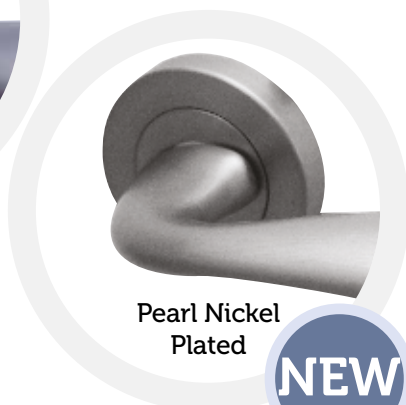

# Scimitar Range

Three new finishes from an ever popular pattern of lever furniture.

Three designs in six finishes.

**Scimitar**  
Backplate

IFH9.74 Latch  
IFH9.75 Bathroom  
IFH9.71 Lock

Technical drawing showing dimensions: 185mm height and 38mm width.

**Scimitar**  
Round rose lever

IFH20.70

Technical drawing showing dimensions: 54mm height and 140mm length.

**Scimitar**  
Square rose lever

IFH50.70

Only available in black nickel plated

Technical drawing showing dimensions: 52mm height and 136mm length.