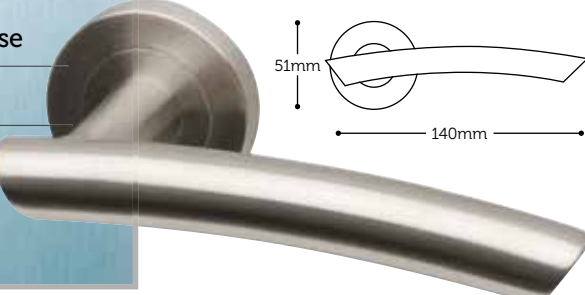

**Saturn**  
Lever on round rose  
IFH20.06  
Satin Stainless Steel  
Polished Stainless Steel

**Mercury**  
Lever on round rose  
IFH20.21  
Satin Stainless Steel  
Polished Stainless Steel

**Pluto**  
Lever on round rose  
IFH20.22  
Satin Stainless Steel  
Polished Stainless Steel