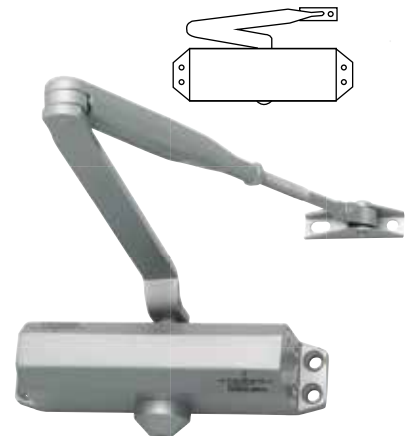

Contract size 3 overhead door closer

Adjustable closing and latching speed

IF.SN.03

Silver
Gold