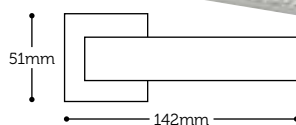

Zircon
Square rose lever
IFKO20.02 Polished Chrome