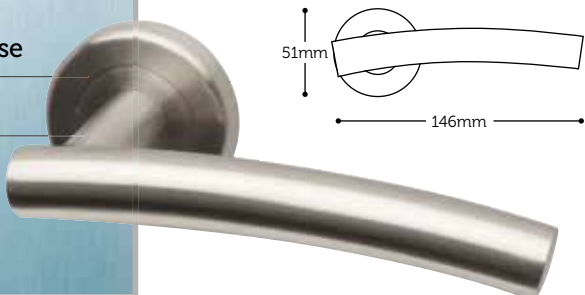

Mercury
Lever on round rose
IFH20.21
Satin Stainless Steel
Polished Stainless Steel