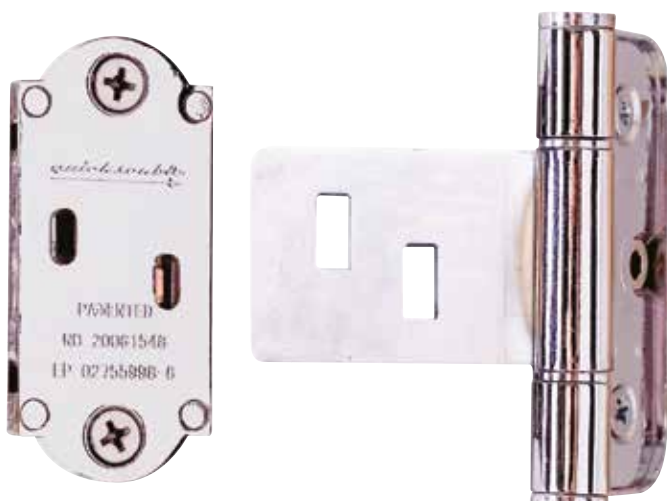

# *quicksemble* Patented Adjustable Hinges

Hinge cradles are secured to the door frame with the corresponding hinge receivers fitted to the door leaf. Installation, or hanging of the door, is then carried out simply by 'snapping' the door receivers onto the hinge jamb. Once in place the relative door position can be adjusted to ensure an optimum fit within the doorframe.

- Vertical adjustment - allows the door to be moved up or down +/- 2.5mm (This feature only applies to 3D hinges)
- Lateral adjustment - allows the door to be moved in or out of the doorframe rebate +/- 2.5mm
- Horizontal adjustment - allows the door to be moved left or right +/- 2.5mm
- Suitable for: 34 and 44mm thick doors

Step 1

Step 2

Step 3

"Quicksemble's unique 3 way adjustable hinge system offers the installer maximum flexibility during the installation process."

NOTE: Only available as part of our Quicksemble Internal Doorkits.