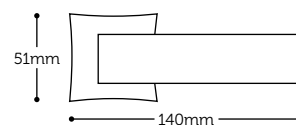

Oro
Lever on square rose
IFH50.25 Satin Chrome