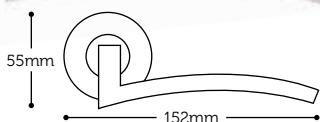

Azore
Lever on round rose
IFHO20.01 Polished Chrome