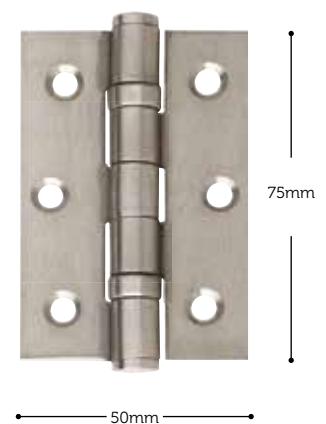

**Steel loose pin hurl hinge**  
75mm x 49mm

---

**IFL3.18**

---

Electro Brassed  
White  
Chrome

**Steel ball bearing butt hinge**  
75mm x 50mm

---

**IFL3.43**

---

Polished Chrome  
Satin Chrome Plated  
Electro Brassed  
Satin Nickel

**Stainless steel ball bearing butt hinge**  
75mm x 50mm

---

**IFL4.12**

---

Satin Stainless Steel  
Polished Stainless Steel  
Polished Electro Brassed

# *quicksemble* Patented Adjustable Hinges

Hinge cradles are secured to the door frame with the corresponding hinge receivers fitted to the door leaf. Installation, or hanging of the door, is then carried out simply by 'snapping' the door receivers onto the hinge jamb. Once in place the relative door position can be adjusted to ensure an optimum fit within the doorframe.