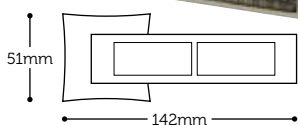

Oro & Oro Designer Collection

Tigrata
Square rose lever
IFHO20.03 Pearl Nickel / black