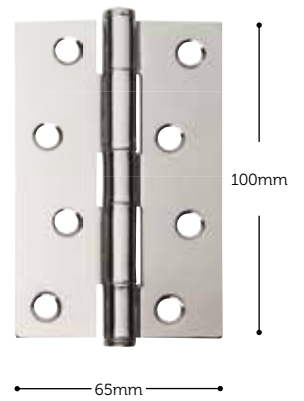

## Eco Pack Hardware

Contains all the ironmongery you need to complete your doorset. Can also include doorstops, coat hooks, bolts, cupboard knobs, pull handles, etc.

**Steel fixed pin butt hinge**  
100mm x 70mm

---

**IFL3.02**

---

Bright Zinc  
Electro Brassed  
White

**Button tipped hinge**  
100mm x 65mm

---

**IFL3.04NBT**

---

Chrome Plated  
Satin Chrome Plated  
Electro Brassed

**Steel loose pin butt hinge**  
100mm x 70mm

---

**IFL3.17**

---

Bright Zinc  
Electro Brassed

**Single action adjustable spring hinge**  
100mm x 75mm