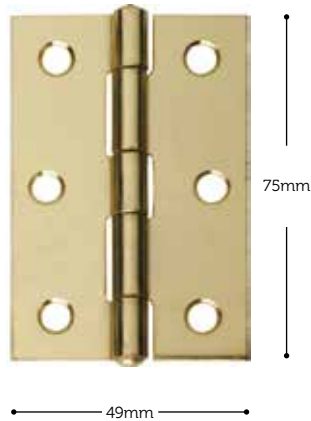

# Light Duty Hinges

**Steel fixed pin butt hinge**  
75mm x 49mm

---

**IFL3.01**

---

Self Colour  
Electro Brassed  
Bright Zinc Plated

**Steel loose pin butt hinge**  
75mm x 49mm

---

**IFL3.16**

---

Electro Brassed  
Bright Zinc Plated  
White  
Chrome

**Steel button tipped hinge**  
75mm x 50mm

---

**IFL3.03BT**

---

Polished Chrome  
Satin Chrome  
Polished Electro Brassed