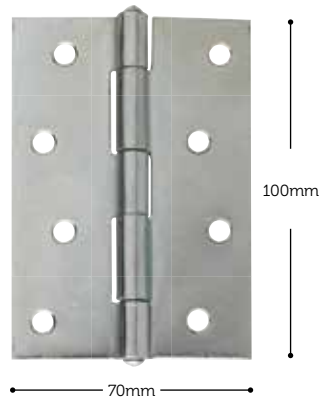

Steel fixed pin butt hinge
100mm x 70mm

IFL3.02

Bright Zinc
Electro Brassed
White

Button tipped hinge
100mm x 65mm

IFL3.04NBT

Chrome Plated
Satin Chrome Plated
Electro Brassed