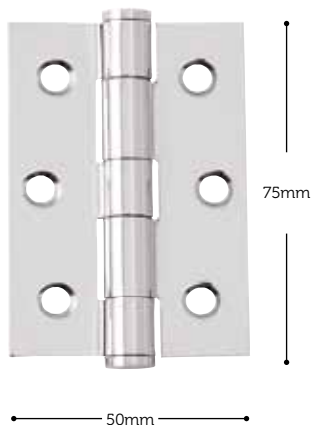

# Light Duty Hinges

**Steel fixed pin butt hinge**  
75mm x 49mm

---

**IFL3.01**

---

Self Colour  
Electro Brassed  
Bright Zinc Plated

**Steel loose pin butt hinge**  
75mm x 49mm

---

**IFL3.16**

---

Electro Brassed  
Bright Zinc Plated  
White  
Chrome

**Steel button tipped hinge**  
75mm x 50mm

---

**IFL3.03BT**

---

Polished Chrome  
Satin Chrome  
Polished Electro Brassed

**Steel loose pin hurl hinge**  
75mm x 49mm

---

**IFL3.18**

---

Electro Brassed  
White  
Chrome

**Steel ball bearing butt hinge**  
75mm x 50mm

---

**IFL3.43**