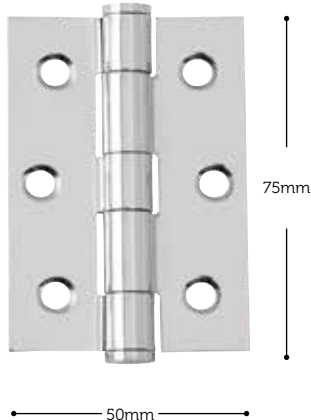

Easy to Adjust

Available square or radiused corners.

Numerals & Knockers

See page 32

Light Duty Hinges

Steel fixed pin butt hinge
75mm x 49mm

IFL3.01

Self Colour
Electro Brassed
Bright Zinc Plated

Steel loose pin butt hinge
75mm x 49mm

IFL3.16

Electro Brassed
Bright Zinc Plated
White
Chrome

Steel button tipped hinge
75mm x 50mm

IFL3.03BT

Polished Chrome
Satin Chrome
Polished Electro Brassed

Steel loose pin hurl hinge
75mm x 49mm

IFL3.18

Electro Brassed
White
Chrome

Steel ball bearing butt hinge
75mm x 50mm

IFL3.43

Polished Chrome
Satin Chrome Plated
Electro Brassed
Satin Nickel

Stainless steel ball bearing butt hinge
75mm x 50mm

IFL4.12