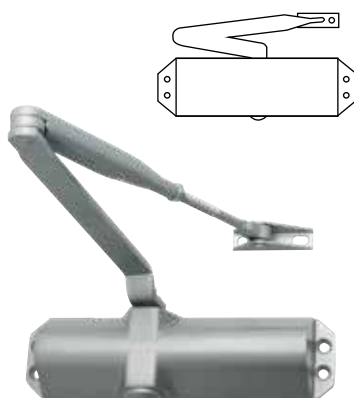

Concealed jamb door closer

Included in a successful 30 minute fire test to BS476 Part 22 1987

IFN13.02

Electro Brassed
Nickel Plated

Samson size 2-4 overhead door closer

Adjustable closing and latching speed

IF.SN.04

Silver Sprayed
Gold Sprayed
Satin Stainless Steel Finish
Polished Stainless Steel Finish
Polished Brass Plated

CE EN 1154 1634 Fire Test