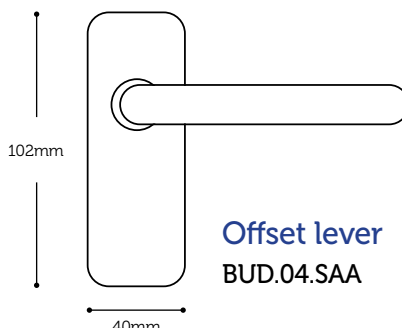

IFA2.01

Satin Aluminium

Budget Aluminium Range

Specially aimed at HA properties, these durable SAA lever designs offer options on design.

Budget
Backplate

IFA1.04 Latch
IFA1.05 Bathroom
IFA1.01 Lock

Satin Aluminium