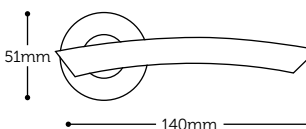

Pluto

Lever on round rose

IFH20.22

Satin Stainless Steel
Polished Stainless Steel