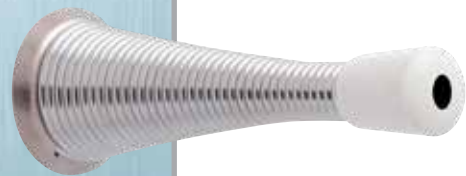

Spring type doorstop

IFH7.39

Electro Brassed

Chrome Plated