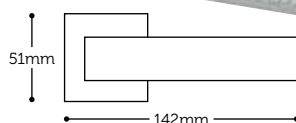

Zircon
Square rose lever
IFKO20.02 Polished Chrome