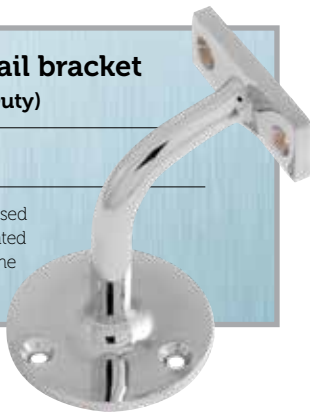

Chrome Plated

Accessories

Handrail bracket (Heavy Duty)

IFH5.16

Electro Brassed
Chrome Plated
Satin Chrome
Plated

Hat & coat hook

IFH5.01

Polished Brass
Chrome Plated
Satin Chrome Plated

Hook rails

Pine or white rail.

IFH4.69

460mm
Chrome
Plated Hooks

Escutcheons

Escutcheon (Open)

IFS4.01

35mm Diameter