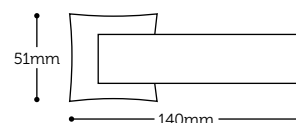

Oro
Lever on square rose
IFH50.25 Satin Chrome