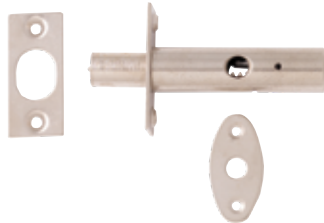

Fire door keep shut

Bolts and Catches

Mortice door security bolt

Square forend and Radius forend available.

IFS4.06

Electro Brassed
Nickel Plated

Straight barrel bolts

Polished Brass
Chrome Plated

76 x 25mm
102 x 25mm
152 x 25mm

IFS1.02

Key to suit mortice bolt

IFS4.07

Necked barrel bolts

Polished Brass
Chrome Plated

76 x 25mm
102 x 25mm
152 x 25mm

IFS1.07