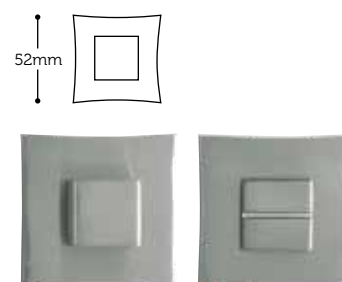

Square thumbturn & release
IFH50.28
Polished Chrome
Pearl Nickel
Satin Chrome Plated