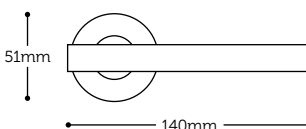

Solar

Lever on round rose

IFH20.20

Satin Stainless Steel
Polished Stainless Steel