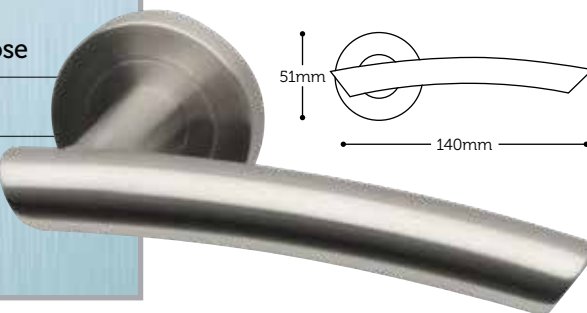

Pluto

Lever on round rose

IFH20.22

Satin Stainless Steel
Polished Stainless Steel