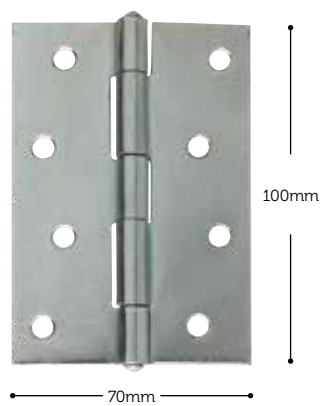

Radiused cornered hinges can be available on request.

Have you seen our extensive range of

External doors?

Steel fixed pin butt hinge
100mm x 70mm

IFL3.02

Bright Zinc
Electro Brassed
White

Button tipped hinge
100mm x 65mm

IFL3.04NBT

Chrome Plated
Satin Chrome Plated
Electro Brassed

Steel loose pin butt hinge
100mm x 70mm

IFL3.17

Bright Zinc
Electro Brassed

Single action adjustable spring hinge
100mm x 75mm

IFL7.01

Polished Brassed
Satin Chrome
Polished Chrome

Easy to Adjust

Available square or radiused corners.

Numerals & Knockers

See page 32

Light Duty Hinges

Steel fixed pin butt hinge
75mm x 49mm

IFL3.01

Self Colour
Electro Brassed
Bright Zinc Plated