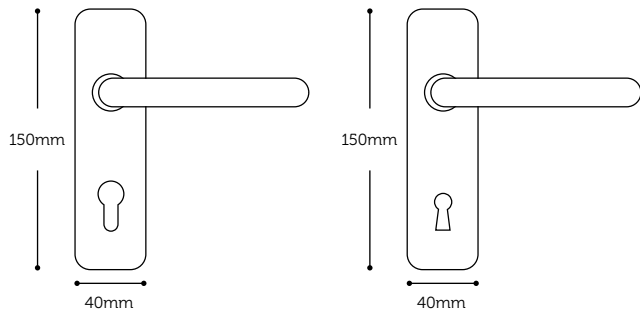

Concealed oval profile escutcheon

IFA3.02

Satin Aluminium

SAA Turn & Release Set

IFA3.07

Satin Aluminium

Concealed standard key escutcheon

IFA2.01

Satin Aluminium