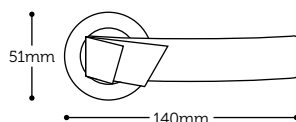

Zircon
Square rose lever
IFKO20.02 Polished Chrome

Oro
Lever on square rose
IFH50.25 Satin Chrome

Azore
Lever on round rose
IFHO20.01 Polished Chrome

Linea
Lever on round rose
IFH20.49 Pearl Nickel

Azore
Pull handle
IFKO20.01 Polished Chrome