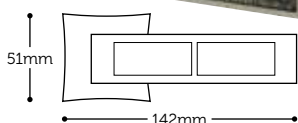

Tigrata
Square rose lever
IFHO20.03 Pearl Nickel / black