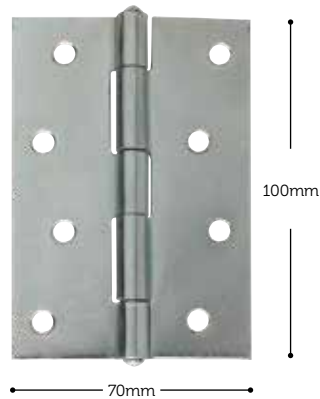

Radiused cornered hinges can be available on request.

Have you seen our extensive range of

External doors?

Steel fixed pin butt hinge
100mm x 70mm

IFL3.02

Bright Zinc
Electro Brassed
White

Button tipped hinge
100mm x 65mm

IFL3.04NBT

Chrome Plated
Satin Chrome Plated
Electro Brassed

Steel loose pin butt hinge
100mm x 70mm

IFL3.17

Bright Zinc
Electro Brassed

Single action adjustable spring hinge
100mm x 75mm

IFL7.01

Polished Brassed
Satin Chrome
Polished Chrome