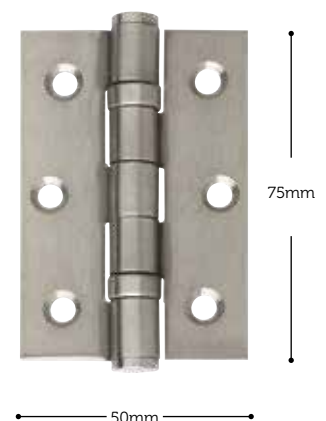

Steel loose pin butt hinge
75mm x 49mm

IFL3.16

Electro Brassed
Bright Zinc Plated
White
Chrome

Steel button tipped hinge
75mm x 50mm

IFL3.03BT

Polished Chrome
Satin Chrome
Polished Electro Brassed

Steel loose pin hurl hinge
75mm x 49mm

IFL3.18

Electro Brassed
White
Chrome

Steel ball bearing butt hinge
75mm x 50mm

IFL3.43

Polished Chrome
Satin Chrome Plated
Electro Brassed
Satin Nickel

Stainless steel ball bearing butt hinge
75mm x 50mm

IFL4.12

Satin Stainless Steel
Polished Stainless Steel
Polished Electro Brassed

quicksemble **Patented Adjustable Hinges**

Hinge cradles are secured to the door frame with the corresponding hinge receivers fitted to the door leaf. Installation, or hanging of the door, is then carried out simply by 'snapping' the door receivers onto the hinge jamb. Once in place the relative door position can be adjusted to ensure an optimum fit within the doorframe.