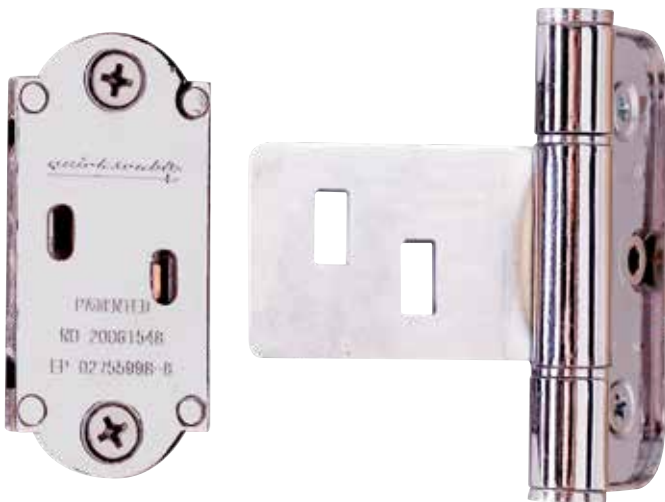

quicksemble **Patented Adjustable Hinges**

Hinge cradles are secured to the door frame with the corresponding hinge receivers fitted to the door leaf. Installation, or hanging of the door, is then carried out simply by 'snapping' the door receivers onto the hinge jamb. Once in place the relative door position can be adjusted to ensure an optimum fit within the doorframe.

- Vertical adjustment - allows the door to be moved up or down +/- 2.5mm (This feature only applies to 3D hinges)
- Lateral adjustment - allows the door to be moved in or out of the doorframe rebate +/- 2.5mm
- Horizontal adjustment - allows the door to be moved left or right +/- 2.5mm
- Suitable for: 34 and 44mm thick doors

3D ADJ snap in hinge

IFL7.44

44mm White
44mm Chrome Plated

Spring Hinge version

Suitable for 44mm thick doors

IFL7.99

"Quicksemble's unique 3 way adjustable hinge system offers the installer maximum flexibility during the installation process."

NOTE: Only available as part of our Quicksemble Internal Doorkits.

2D ADJ snap in hinge

IFL73.01/02

34mm White
34mm Chrome

See our **Internal Door brochure** for more details on doorkits.