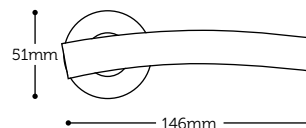

Mercury

Lever on round rose

IFH20.21

Satin Stainless Steel
Polished Stainless Steel