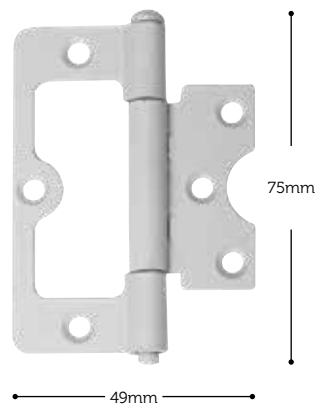

Easy to Adjust

Available square or radiused corners.

Numerals & Knockers

See page 32

Light Duty Hinges

Steel fixed pin butt hinge
75mm x 49mm

IFL3.01

Self Colour
Electro Brassed
Bright Zinc Plated

Steel loose pin butt hinge
75mm x 49mm

IFL3.16

Electro Brassed
Bright Zinc Plated
White
Chrome

Steel button tipped hinge
75mm x 50mm

IFL3.03BT

Polished Chrome
Satin Chrome
Polished Electro Brassed

Steel loose pin hurl hinge
75mm x 49mm

IFL3.18

Electro Brassed
White
Chrome

Steel ball bearing butt hinge
75mm x 50mm

IFL3.43

Polished Chrome
Satin Chrome Plated
Electro Brassed
Satin Nickel

Stainless steel ball bearing butt hinge
75mm x 50mm

IFL4.12