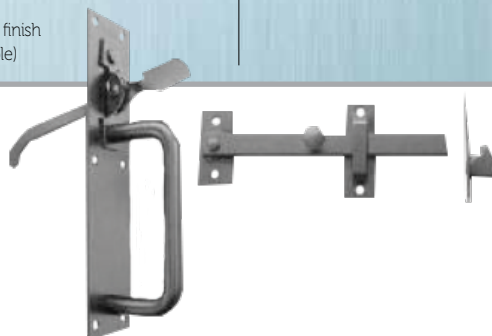

Suffolk Latch

Black finish (galvanised finish also available)

IFS2.22