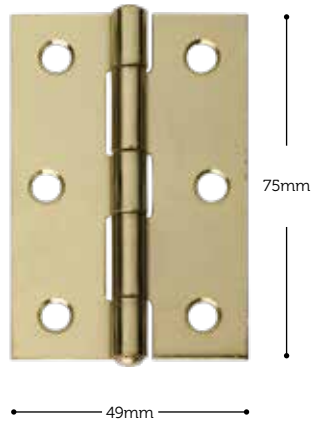

IFL3.04NBT

Chrome Plated
Satin Chrome Plated
Electro Brassed

Steel loose pin butt hinge
100mm x 70mm

IFL3.17

Bright Zinc
Electro Brassed

Single action adjustable spring hinge
100mm x 75mm

IFL7.01

Polished Brassed
Satin Chrome
Polished Chrome

Easy to Adjust

Available square or radiused corners.

Numerals & Knockers

See page 32

Light Duty Hinges

Steel fixed pin butt hinge
75mm x 49mm

IFL3.01

Self Colour
Electro Brassed
Bright Zinc Plated

Steel loose pin butt hinge
75mm x 49mm

IFL3.16

Electro Brassed
Bright Zinc Plated
White
Chrome

Steel button tipped hinge
75mm x 50mm

IFL3.03BT

Polished Chrome
Satin Chrome
Polished Electro Brassed

Steel loose pin hurl hinge
75mm x 49mm