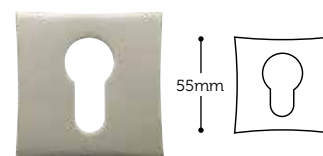

Square escutcheons
IFH50.27 **ES**
Polished Chrome
Pearl Nickel
Satin Chrome Plated