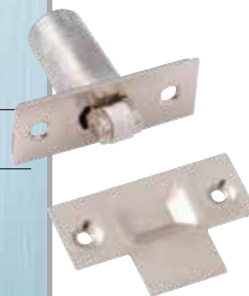

Oval thumbturn for mortice bolt

IFS4.09

Polished Brass
Chrome Plated
Satin Chrome

Lever action flush bolts

Polished Polished Brass
Polished Chrome Plated

152mm

IFS1.13

Easy clean sockets are also available.

Heavy duty adjustable roller catch

IFS5.14

Polished Stainless Steel
Polished Brass Finish

Light Duty Roller Catch

IFS5.13

Brassed
Nickel Plated

Magnetic Catches

IFS5.12