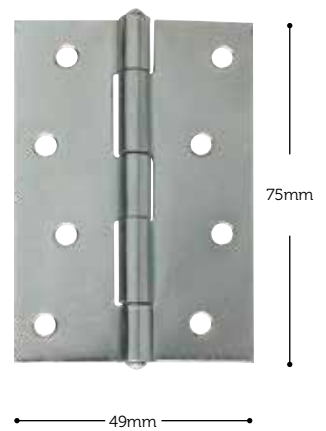

Easy to Adjust

Available square or radiused corners.

Numerals & Knockers

See page 32

Light Duty Hinges

Steel fixed pin butt hinge
75mm x 49mm

IFL3.01

Self Colour
Electro Brassed
Bright Zinc Plated

Steel loose pin butt hinge
75mm x 49mm

IFL3.16

Electro Brassed
Bright Zinc Plated
White
Chrome

Steel button tipped hinge
75mm x 50mm

IFL3.03BT

Polished Chrome
Satin Chrome
Polished Electro Brassed

Steel loose pin hurl hinge
75mm x 49mm