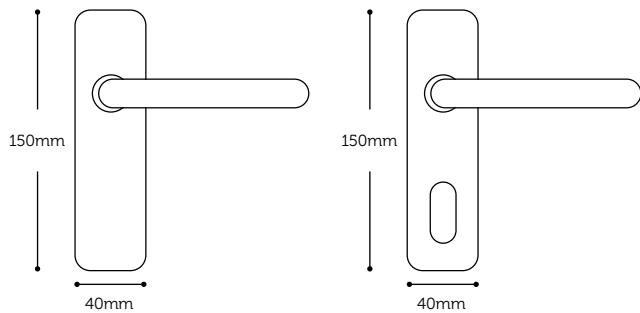

Sheringham
Backplate

IFA1.02 Latch
IFA1.06 Bathroom
IFA1.03 Lock
IFA1.04 Oval
IFA1.05 Euro

Satin Aluminium

Sheringham
On rose

IFA1.01

Satin Aluminium

Concealed euro profile escutcheon

IFA3.03