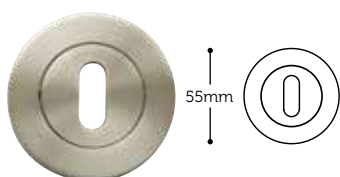

Round rose escutcheons
IFHO20.07 **ES**
Polished Chrome
Pearl Nickel
Satin Chrome Plated