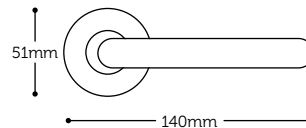

Saturn

Lever on round rose

IFH20.06

Satin Stainless Steel
Polished Stainless Steel