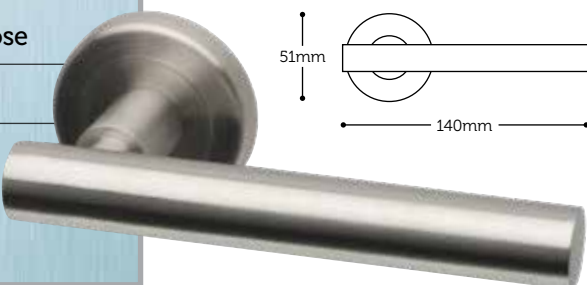

Pluto

Lever on round rose

IFH20.22

Satin Stainless Steel
Polished Stainless Steel

Solar

Lever on round rose

IFH20.20

Satin Stainless Steel
Polished Stainless Steel