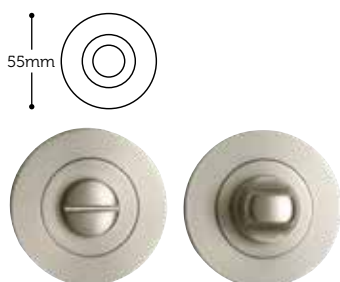

Azore
Pull handle
IFKO20.01 Polished Chrome

Round rose thumbturn & release
IFHO20.08
Polished Chrome
Pearl Nickel
Satin Chrome Plated