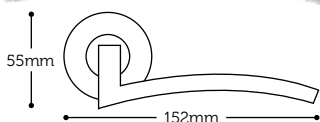

Azore
Lever on round rose
IFHO20.01 Polished Chrome