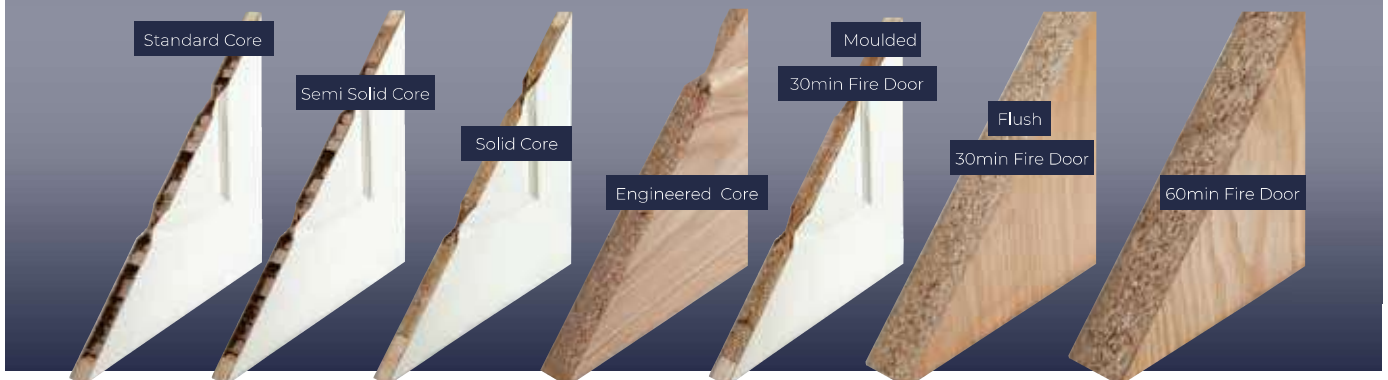

DOOR THICKNESS

Standard Doors	35mm thick
FD30 Fire Doors	44mm thick
FD60 Fire Doors	54mm thick